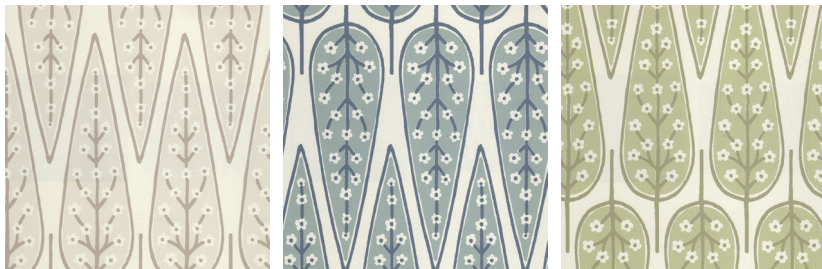

seemakrish

YARMOUTH

SKU# W 16-20 C

Color: Seashell

Content: Standard clay coated paper, FSC certified
ASTM-E84 Class A

Width: 30" (Trims to 27")

Repeat: 27" H, 22.5" V

Pattern Match: Straight

Tide Gray

Cove Blue

Sagebrush