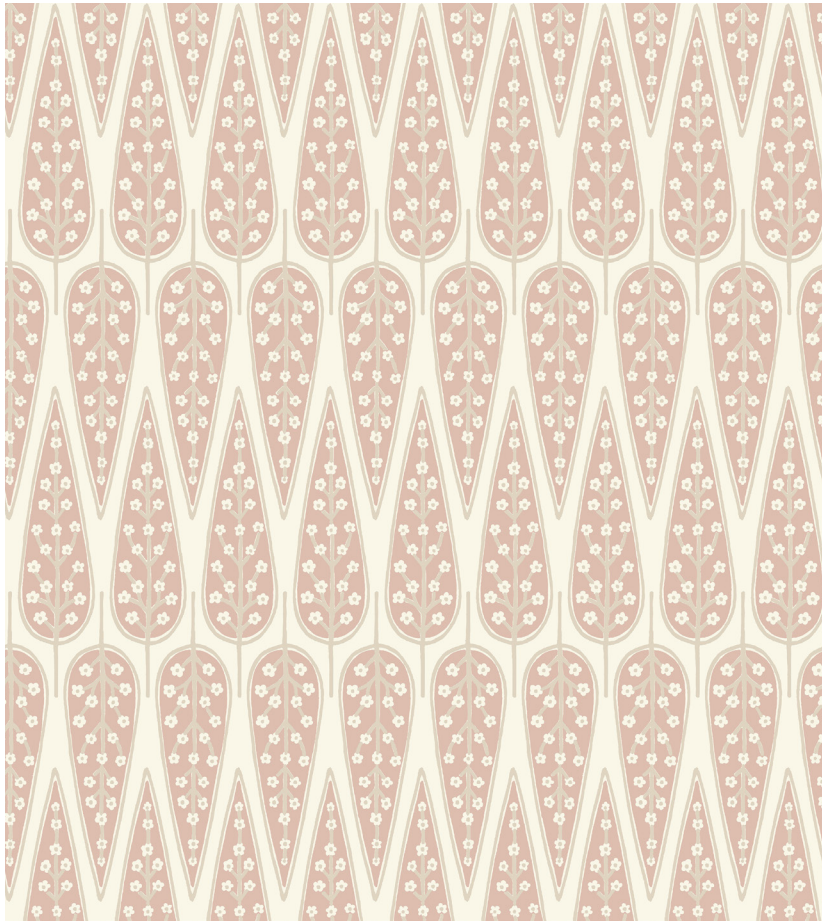

seemakrish

YARMOUTH

SKU# W 16-20 C

Color: Seashell

Content: Standard clay coated paper, FSC certified
ASTM-E84 Class A

Width: 30" (Trims to 27")

Repeat: 27" H, 22.5" V

Pattern Match: Straight

Tide Gray

Cove Blue

Sagebrush